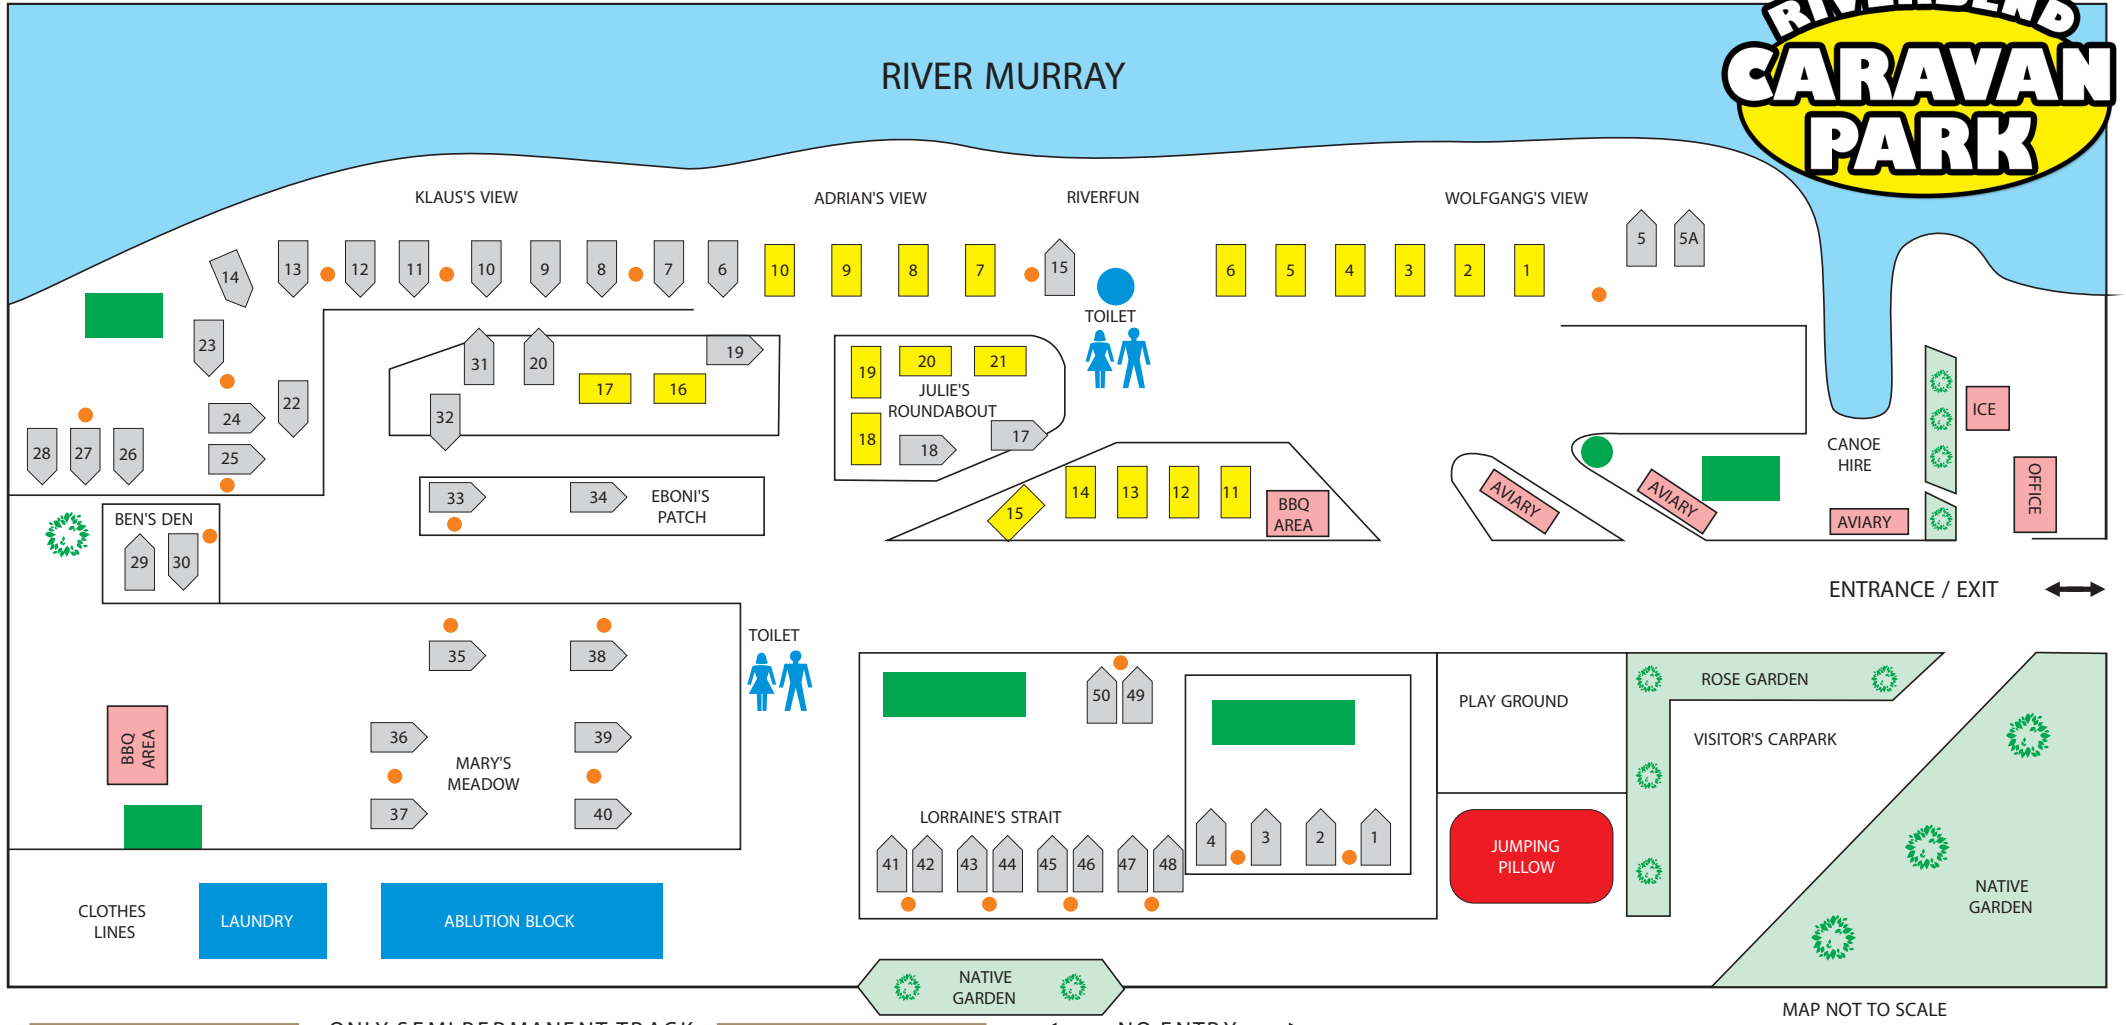

↑ To Paringa

↑ Sturt Highway

↓ To Renmark

ENTRANCE / EXIT

MAP NOT TO SCALE

ONLY SEMI PERMANENT TRACK

NO ENTRY

MAP NOT TO SCALE

- AMENITIES: Blue square
- UNPOWERED SITE: Green square
- CABIN: Yellow rectangle
- WATER TANK: Green circle
- POWER SUPPLY: Orange dot
- VAN SITE: Grey arrow shape